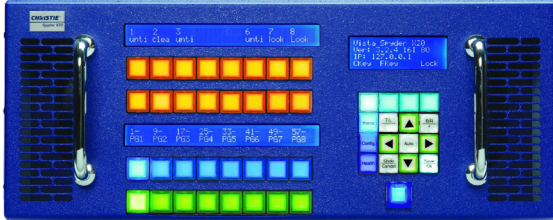

Screen Management

Christie Spyder X20 1608

- 20 Megapixel Multi Canvas Switcher
- 16 Inputs, 8 Outputs
- Multi Projector Blend Capabilities
- Custom Resolutions for LED Walls

Christie Spyder 300 & 200 Series

- 365, 380 and 240 units
- 6 Megapixel Multi Canvas Switcher
- Up to 14 inputs, 4 Outputs
- Custom Resolutions for LED Walls

Montage II M2C 50 Controller

- Control Solution for Christie Spyder Systems
- Works on all past and current gen Spydres, even the X80

Analog Way NextAge 16 (LiveCore)

- Presentation switcher with edge blending capabilities
- 16 inputs, 2 Outputs - 4 scaled layers

301.277.3429

www.controlvideo.com